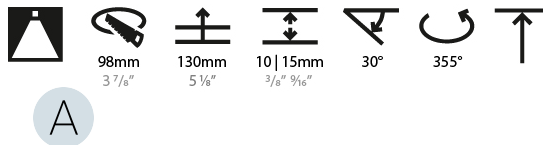

PHYSICAL

Shape: Round
Diameter (mm): 107
Diameter (in): 4 3/16
Height (mm): 112
Height (in): 4 7/16
Ceiling Thickness (mm): 10 / 12.5 / 15
Ceiling Thickness (in): 3/8 or 1/2 or 9/16
Min. Recessing Depth (mm): 130
Min. Recessing Depth (in): 5 1/8
Light Distribution: Adjustable / Downlight
Weight (kg): 0.46
Weight (lbs): 1.01
Fixture Finish: SSR / BKV / CWI / CRY / HAB / UFT / ITA / RUA / FTG / MYG / LOD / PUS / FRO / FUP / KIA / POP / BLS / SPG / MEY / GOH / GUM / CHC / COM / ABZ / JAG / OBR / MOS / ROR
Fixture Material: Aluminum Die Cast
Cut-out Measurements: 98mm / 3 7/8"

ELECTRICAL

Lamp Type: LED (Zhaga Standard)
Input Wattage (W): 16.5
Total Output Wattage (W): 14
Dimming: Tri-Mode (Non-Dimming and Phase Dimming (120Vac only) and 0-10V Dimming)
Driver Included: No
Driver Location: Recessed Housing
Driver Type: Constant Current - Universal
Driver Class: Class 2
Housing: See components
Input Voltage (V): 120 - 277
Constant Current (MA): 500

LED

Number of LEDs: 1
Color Temperature (°K): 2700 / 3000 / 3500 / 4000
Max. Delivered Lumen (lm): 930 / 960 / 1009 / 1030
Nominal Lumen (lm): 1386 / 1438 / 1511 / 1542
CRI: >90 CRI
Lamp Life (hrs): 50000

OPTICAL

Reflector: 20 / 40 / 60
Adjustability: Rotational 355°, Tilt 30°

RATINGS AND CERTIFICATIONS

Certified By: Certified for North American Standards
IP rating: IP20